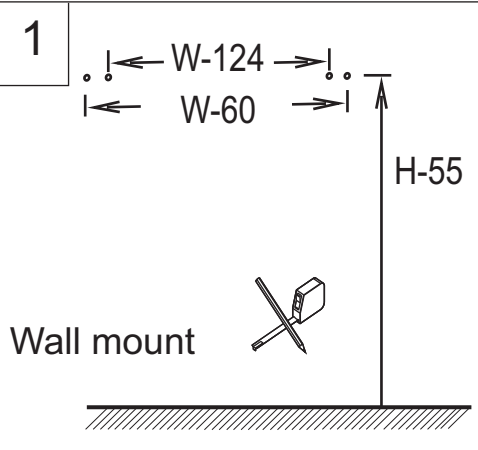

PORTO Mirror Cabinet

-
-
- 4x
- 4x
- 2x

- 1 - Adjust horizontally
- 2 - Adjust door opening
- 3 - Adjust vertically