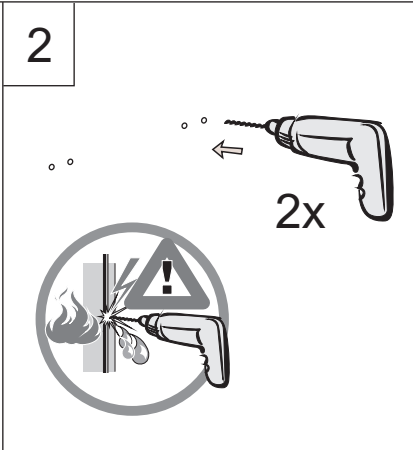

PORTO Mirror Cabinet

-
-
- 4x
- 4x
- 2x

- 1 - Adjust horizontally
- 2 - Adjust door opening
- 3 - Adjust vertically