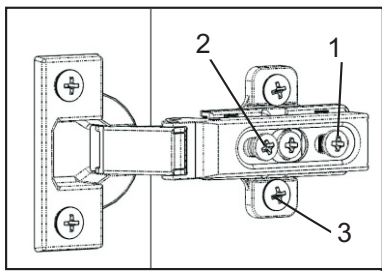

PORTO Mirror Cabinet

-
-
- 4x
- 4x
- 2x

- 1 - Adjust horizontally
- 2 - Adjust door opening
- 3 - Adjust vertically