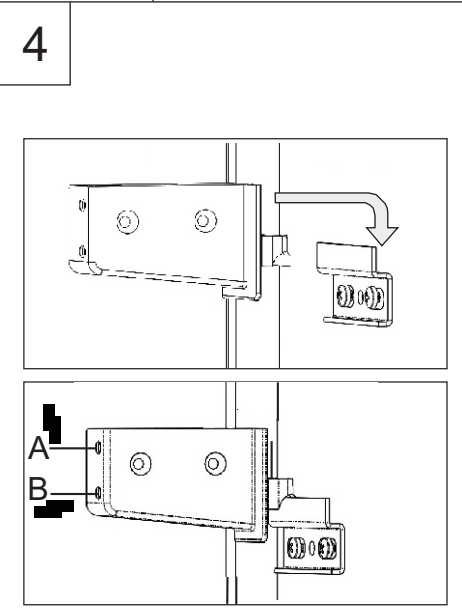

PORTO Mirror Cabinet

-
-
- 4x
- 4x
- 2x

- 1 - Adjust horizontally
- 2 - Adjust door opening
- 3 - Adjust vertically