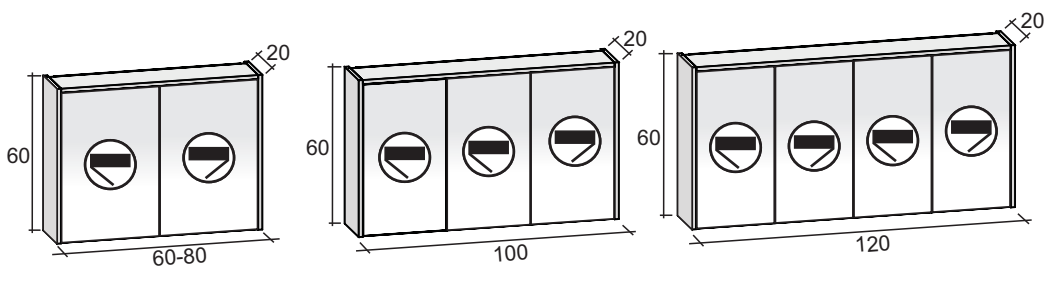

PORTO Mirror Cabinet

-
-
- 4x
- 4x
- 2x

- 1 - Adjust horizontally
- 2 - Adjust door opening
- 3 - Adjust vertically